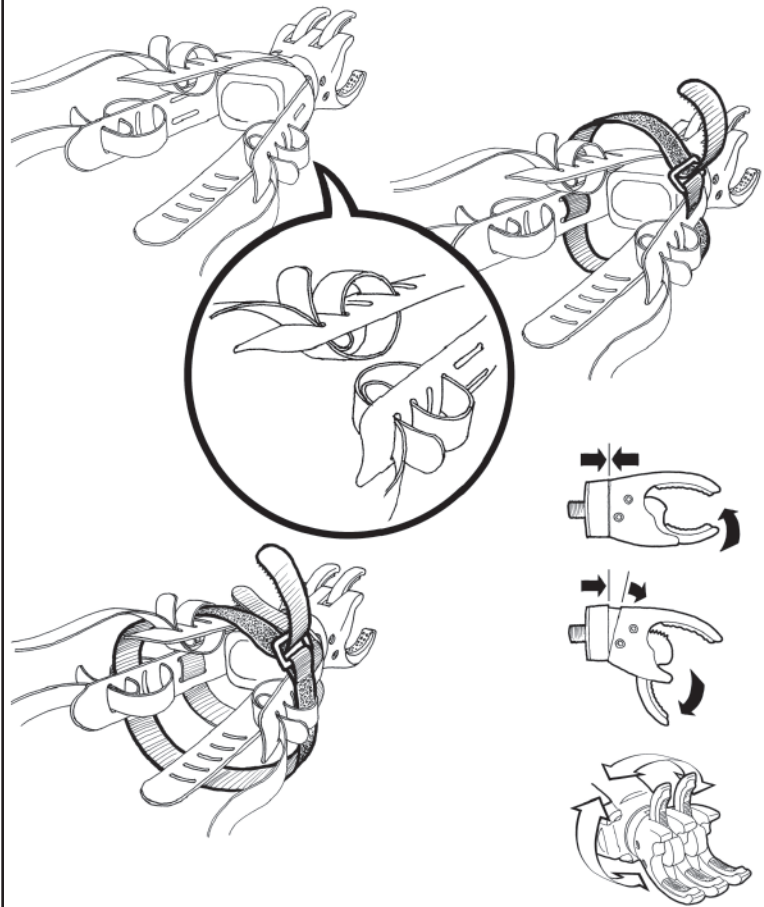

LN-4 Prosthetic Hand

Suggested Uses

Strap Assembly

Arm Fitting Assembly

Hand Cuff Assembly